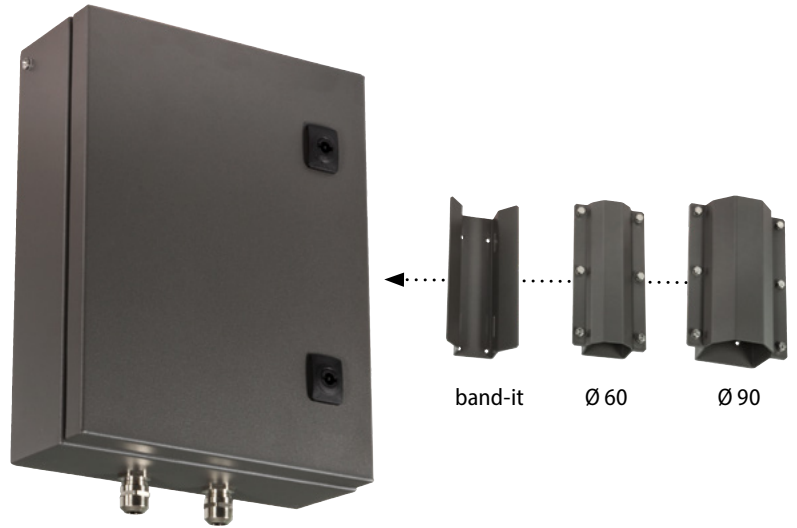

**The Blackout system provides an auxiliary power supply integrable in all systems in which is essential to report a power failure.**

*The power supply is activated directly from the lack of voltage on the line and provides power to the system with the included battery. The battery is automatically recharged from the line as soon as it is restored.*

Powered by	Power supply/ Battery kit	<b>230 VAC/12 VDC Battery 18 Ah</b>
Activated by	<b>lack of voltage on the line</b>	
Fixing	<b>band-it - Ø60 - Ø90</b>	
Dimensions	<b>28 x 36 x 11 cm</b>	